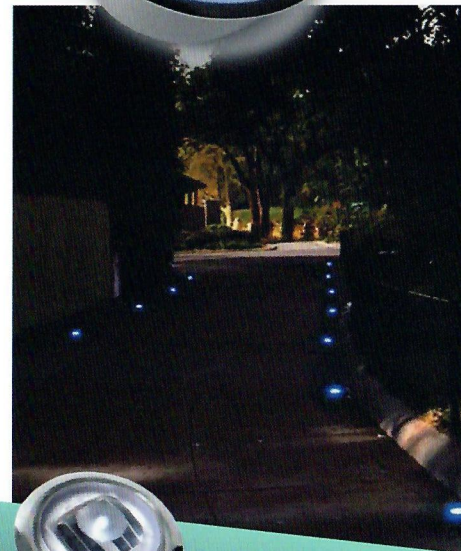

Beautiful and elegant, Solar Tile series comes with custom imprint option up to 4 colors. Comes in different sizes, colors and mode to suit your needs from building facades to walkways.

NST0808

NST0408

Traditionally, nightscaping has added beauty and ambiance to outdoor landscaping and parks, but it is also a huge undertaking. Trenching and wiring lead to a time-consuming and costly installation.

Ground Flasher Series

The Ground Flasher series is ideal for outdoor gardens, patios, decks, pools, walkways, trails and parks.

Available in slow and fast flashing lighting modes, easily catches one's attention and is suitable as path guide lighting without glare.

GF80

GF50

Road Marker Series

Road safety is paramount and should not be compromised. SolarCap's Road Marker series significantly improves visibility in adverse weather conditions. It is visible from up to 800m away, making it a safety beacon for drivers. Constructed from single piece cast aluminum for heavy duty application, it is also snow plowable.