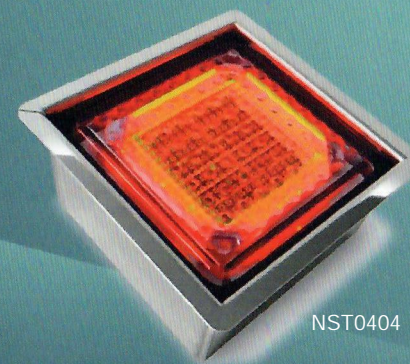

SolarCap a clear choice!

- Efficient mono-crystalline PV cell
- No wiring required, thus significant cost savings on installations
- Ultra-capacitor, state of the art energy cache technology. No batteries to replace
- Diffuser technology to ensure light uniformity with 50,000 hours LED lifespan
- IP68 certified - 100% waterproof for underwater installations
- Maintenance free, versatile and easy to install
- 3-year manufacturer's limited warranty
- Broad product offering to suit your needs
- Grid independent and no recurring cost

Model	Colors	Light Mode
NST0808	R/G/B/O/A/W	SD/RGB
NST0408	R/G/B/O/A/W	SD/RGB
NST0404	R/G/B/O/A/W	SD/RGB
NST100	R/G/B/O/A/W	SD/RGB
GF80	R/G/B/O/W	SD/SF/FF
GF50	R/G/B/O/W	SD/SF/FF
YH-DD1	R/G/B/Y/W	SD/SF/FF
YH-YS	R/G/B/Y/W	SD/SF/FF

Authorized Dealer:

SolarCap

wireless lighting

NST0404

SolarCap wireless lighting is truly in a class of its own. Its unique features empower you with unlimited creativity imaginable.

About us

CorePlan International is a company founded in response to the need for continued sustainability of Mother Earth's gifts in their pristine condition. We believe that it is our responsibility to keep our world the way it should be – a sustainable and comfortable place for us to live in.

CorePlan International

81 Ubi Ave 4, #03-16 UB One, Singapore 408830

+65 6538 2921

sales@coreplan.com.sg / www.coreplan.com.sg