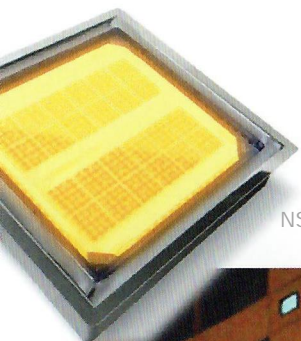

Solar Tile Series

SolarCap's wireless lighting solutions can give any outdoor lighting project the beauty and ambiance with ease and convenience you've never before experienced.

Beautiful and elegant, Solar Tile series comes with custom imprint option up to 4 colors. Comes in different sizes, colors and mode to suit your needs from building facades to walkways.