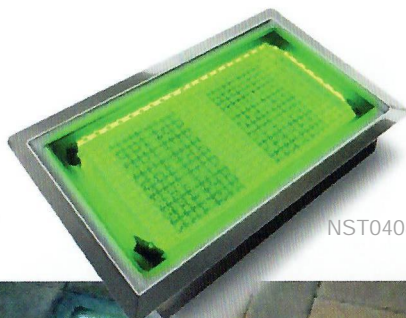

Solar Tile Series

SolarCap's wireless lighting solutions can give any outdoor lighting project the beauty and ambiance with ease and convenience you've never before experienced.

Beautiful and elegant, Solar Tile series comes with custom imprint option up to 4 colors. Comes in different sizes, colors and mode to suit your needs from building facades to walkways.

Traditionally, nightscaping has added beauty and ambiance to outdoor landscaping and parks, but it is also a huge undertaking. Trenching and wiring lead to a time-consuming and costly installation.

Ground Flasher Series

The Ground Flasher series is ideal for outdoor gardens, patios, decks, pools, walkways, trails and parks.

Available in slow and fast flashing lighting modes, easily catches one's attention and is suitable as path guide lighting without glare.

Road Marker Series

Road safety is paramount and should not be compromised. SolarCap's Road Marker series significantly improves visibility in adverse weather conditions. It is visible from up to 800m away, making it a safety beacon for drivers. Constructed from single piece cast aluminum for heavy duty application, it is also snow plowable.